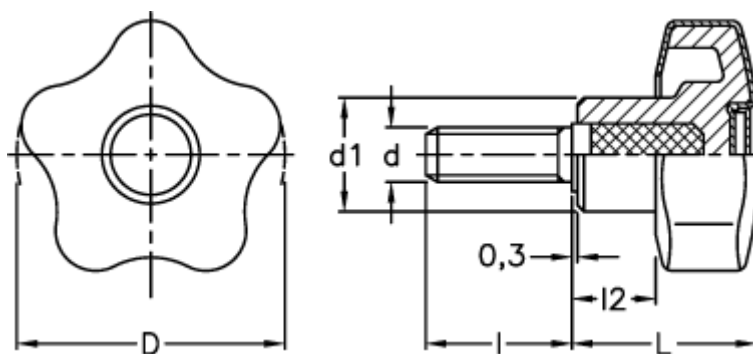

Data Sheet

Article number: 23021700834

Description: E+G Lobe knobs

VCT.77 p-M12x30 SOFT C2 RAL1021 - yellow cap

Measures

D	= 77
d1	= 26.0
d 6g	= M12
l	= 30
L	= 46.0
l2	= 21.0